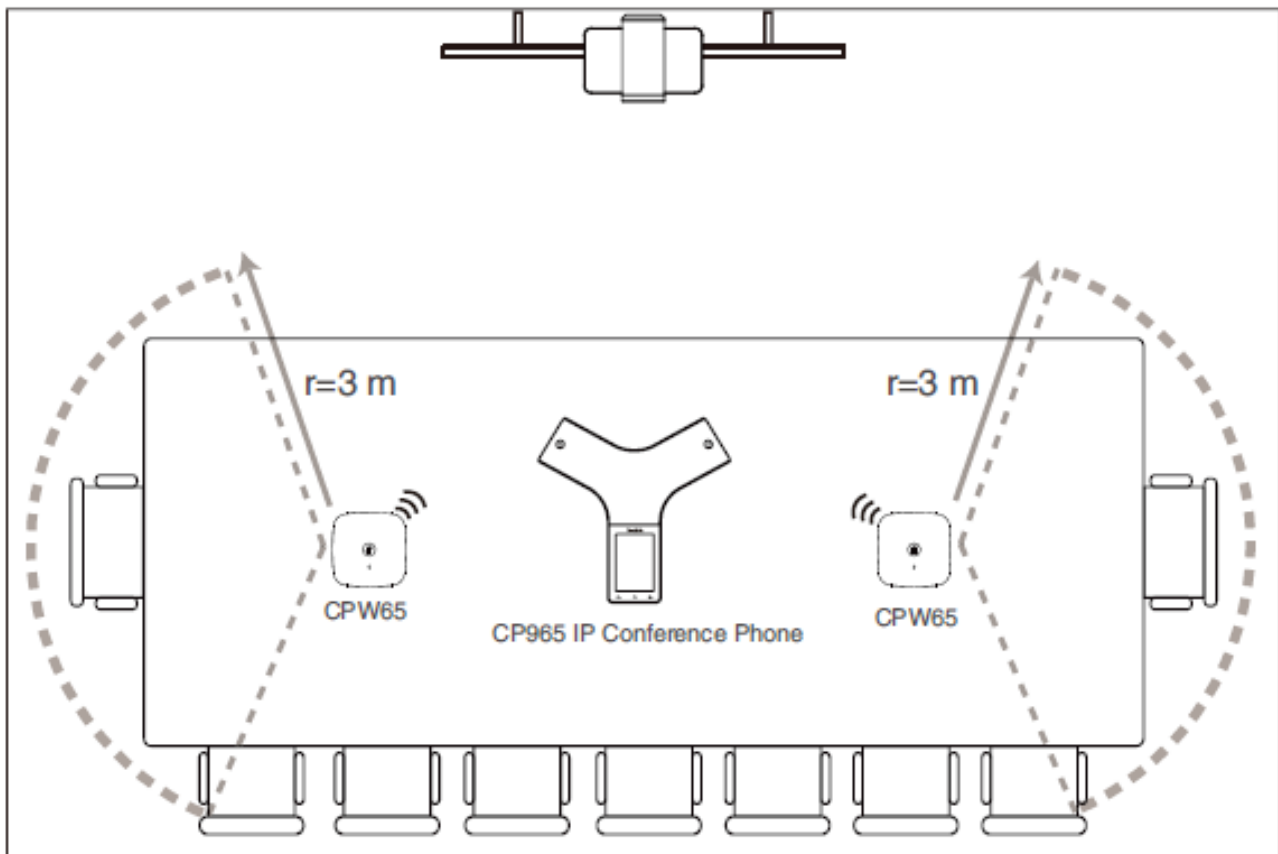

[Click Here](#) to go to the product introduction on the Yealink official website.